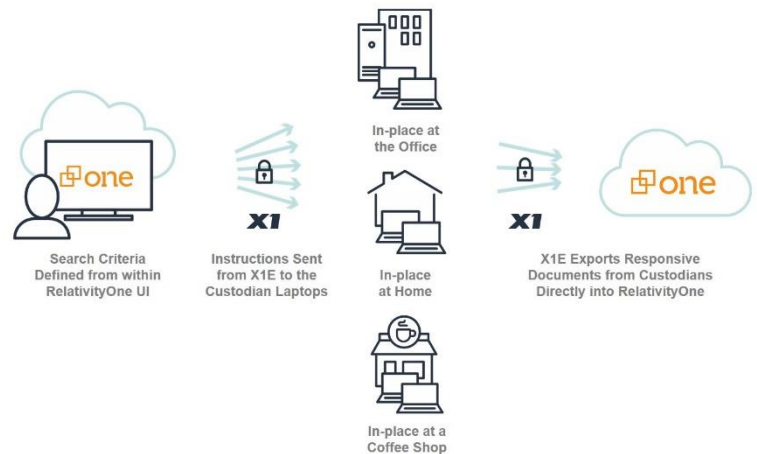

X1's Enterprise platform and RelativityOne provide the flexibility that corporations, outside counsel and service providers need to address multiple cases at diverse volume levels consistently and effectively. The combined solution addresses today's requirements and offers a modern and performant user experience to customers across the globe – taking the time needed for document review from months or weeks down to hours or a few days.

“The ability to collect directly from custodian laptops and desktops into a RelativityOne workspace without impacting custodians is a game-changer. The ability to reduce collection times from weeks to hours so that attorneys can quickly begin reviewing and analyzing ESI in RelativityOne will drastically expedite eDiscovery workflows, saving time and money.”

Marc Zamsky
CEO of Compliance

How the X1 Enterprise™ Integration with Relativity Collect Works

Key Benefits of the X1 and Relativity Integration

Immediate Visibility at the Endpoint

Gain instant visibility into the end-users data on the laptop or desktop before collection. Pre-collection visibility prevents the user from over collecting, allowing a more precise collection of only the data you need, saving both time and money.

Dramatically Increased Speed to Review

Review and export collected data direct from RelativityOne within minutes and get instant insight into your data.

Bypass Costly Processing and Manual Handoffs

With collection fully integrated into review, speed to review rapidly accelerates. The user's critical data goes directly from custodian desktop or laptop straight to a Relativity review instance. No more unexpected delays and cumbersome processes.

Innovation and Fast Endpoint Technology

With X1's patented and proven search technology, you can rapidly search across thousands of distributed endpoints in minutes, with precision and accuracy. No more time wasted endlessly searching through unstructured data prior to collection.